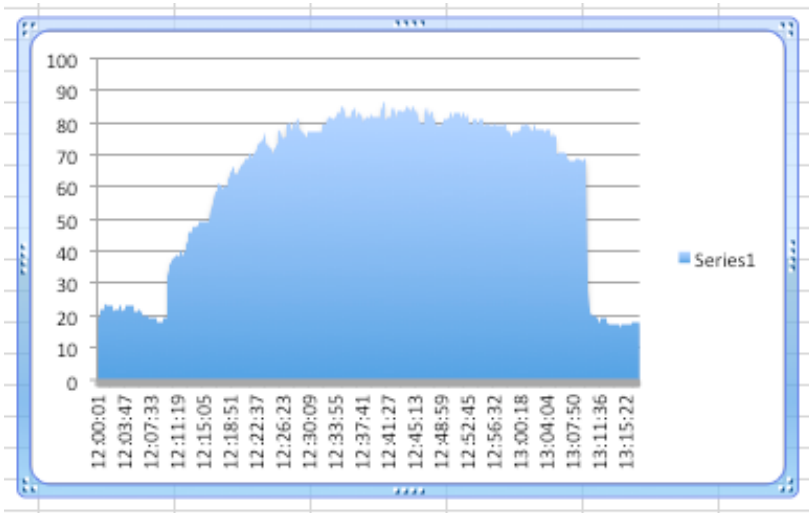

Live events give you immediate feedback of who is registered, watching, participating, what they are viewing with and where they are.

Country	Viewers	OS	Viewers	Language	Viewers
United State	356	Windows	586	English	425
United Kingd	42	Mac	6	German	31
Germany	24	Android	5	French	28
Canada	22	iOS	1	Unknown	14
France	20	GNU/Linux	1	Spanish	11
Unknown	13		599	Dutch	12
Netherlands	11			Chinese	11
Taiwan, Prov	10	Device Typ	Viewers	Danish	6
Spain	8	Desktop	593	Japanese	6
Switzerland	6	Smartphone	5	Polish	6
New Zealand	6	Tablet	1	Czech	3
Denmark	6		599	Hebrew	5
Japan	6			Swedish	5
Poland	6	Continent	Viewers	Estonian	3
Belgium	5	North Ameri	378	Croatian	3
Czech Repub	3	Europe	168	Korean	3
Israel	5	Unknown	13	Norwegian B	3
Sweden	5	Asia	28	Russian	3
Australia	3	Oceania	9	Slovenian	3
Estonia	3	Central Ame	1	Thai	2
Greece	3	South Ameri	2	Greek	2
Croatia	3		599	Italian	2
Korea, Repul	3			Latvian	2
Norway	3	Browser	Viewers	Portuguese	2
Russian Fede	3	Internet Expl	457	Turkish	2
Slovenia	3	Chrome	111	Finnish	1
Thailand	2	Firefox	23	Lithuanian	1
Italy	2	Safari	6	Romanian	1
Latvia	2	Android Brov	1	Slovak	1
El Salvador	1	Opera	1	Serbian	1
Turkey	2		599	Ukrainian	1
Argentina	1				599
Austria	1				
Brazil	1				
China	1				
Finland	1				
Lao People's	1				
Lithuania	1				
Monaco	1				
Portugal	1				
Romania	1				
Slovakia	1				
Ukraine	1				
	599